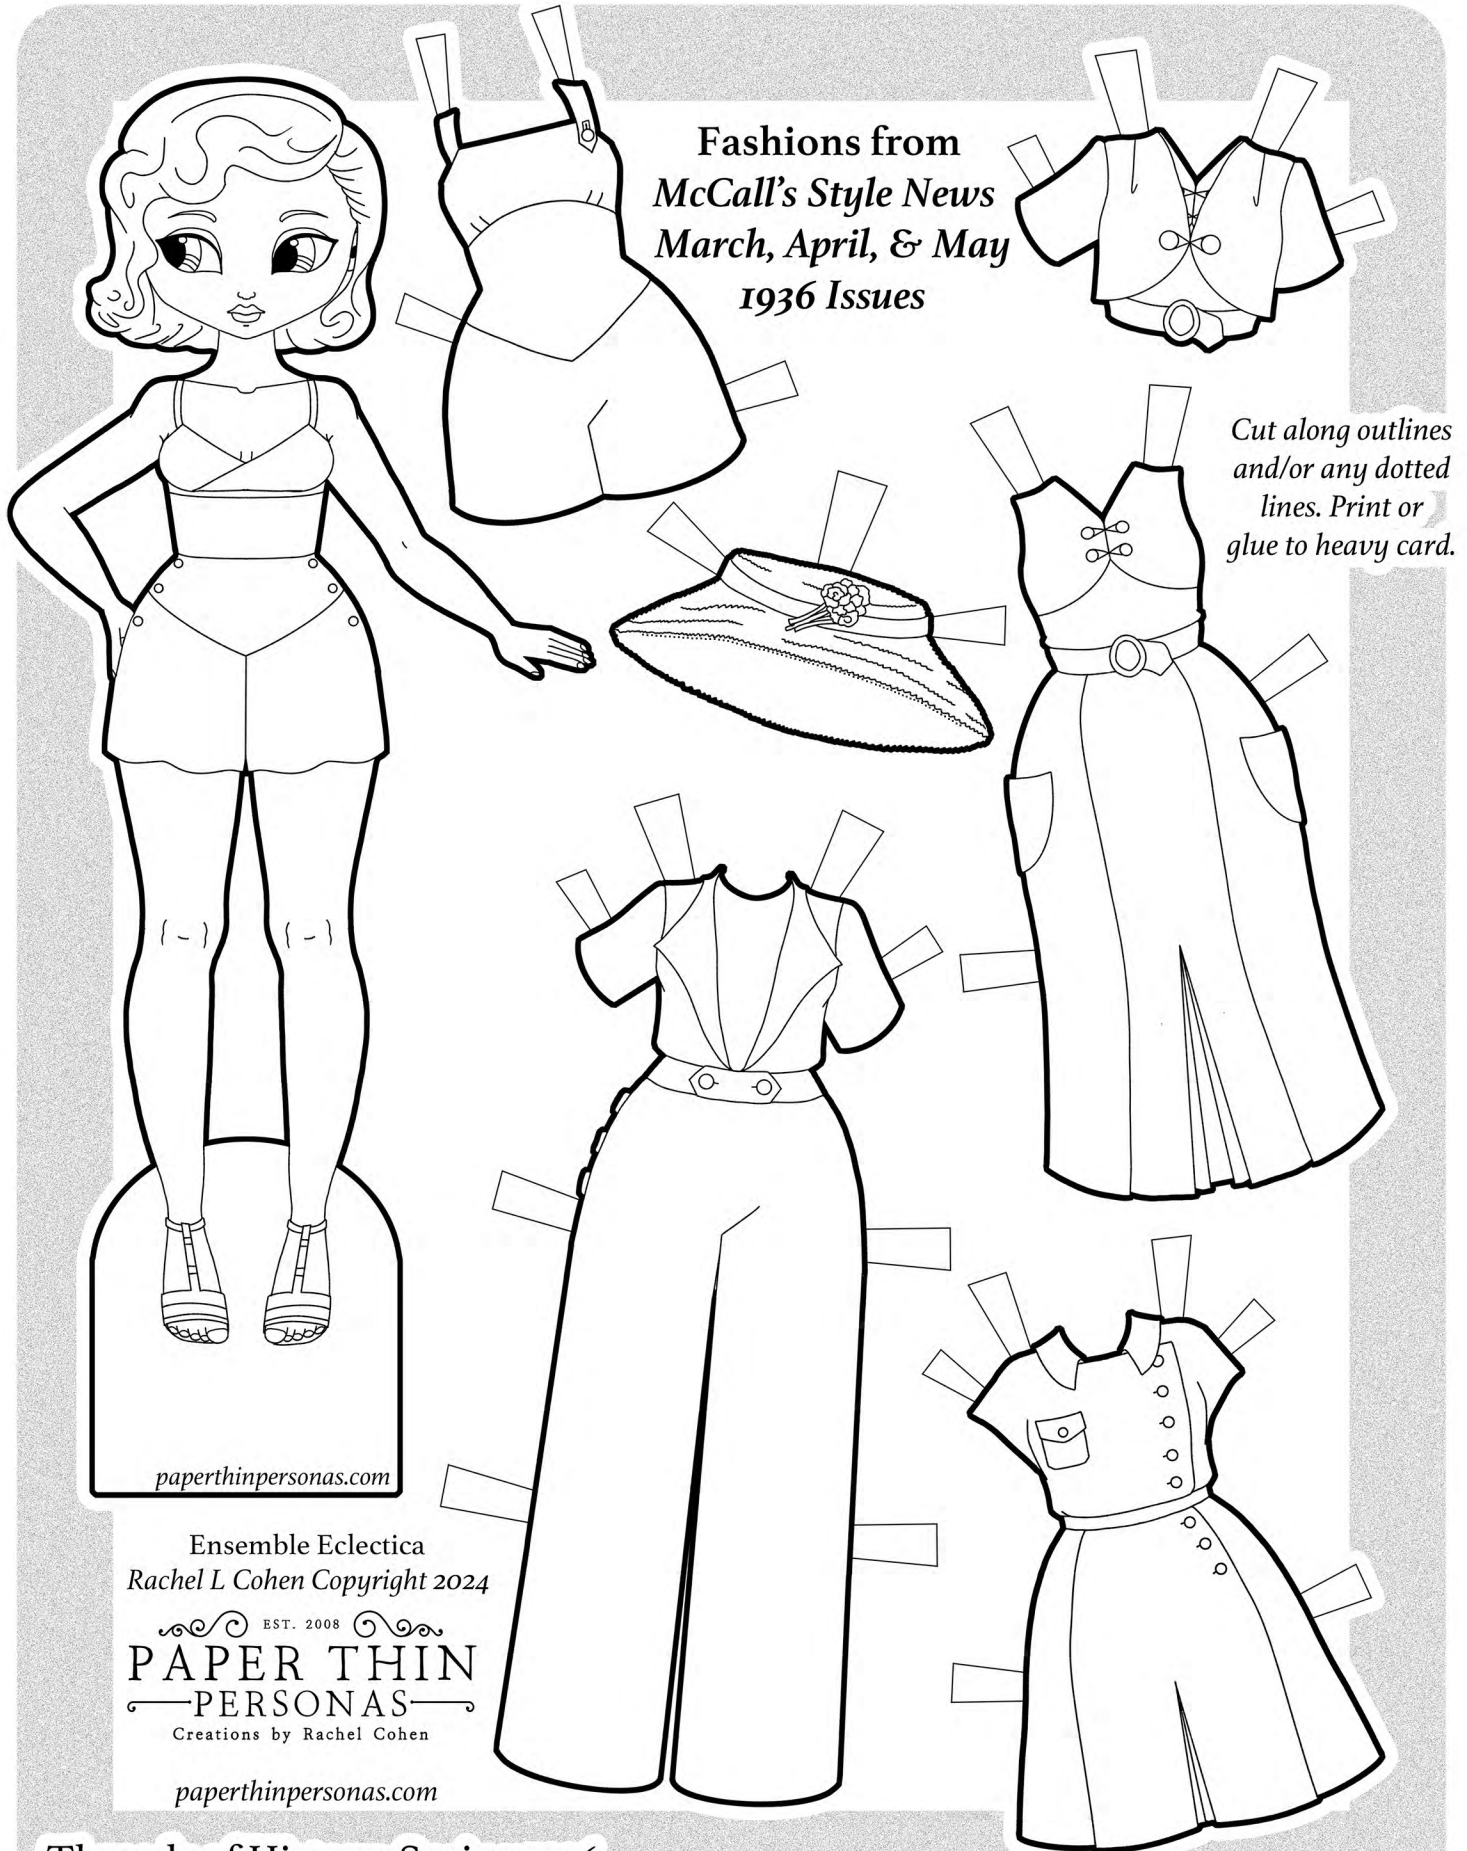

Fashions from
McCall's Style News
March, April, & May
1936 Issues

Cut along outlines
and/or any dotted
lines. Print or
glue to heavy card.

paperthinpersonas.com

Ensemble Eclectica
Rachel L Cohen Copyright 2024